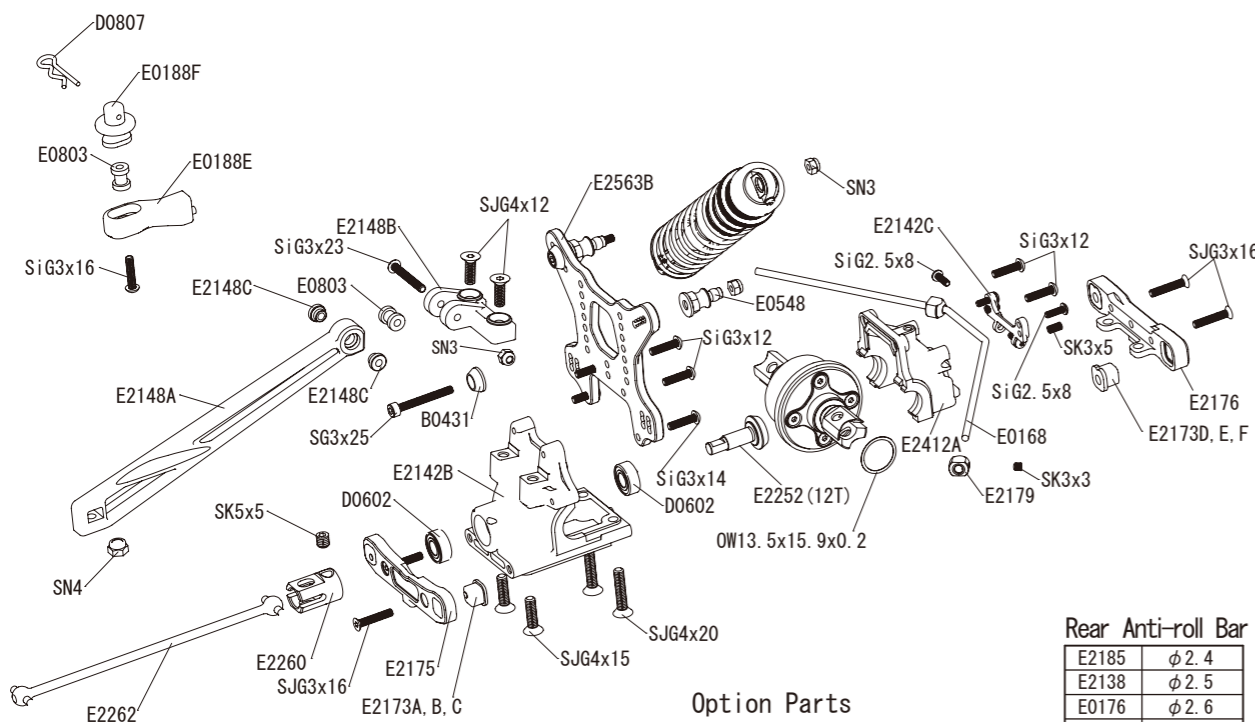

Rear Gearbox