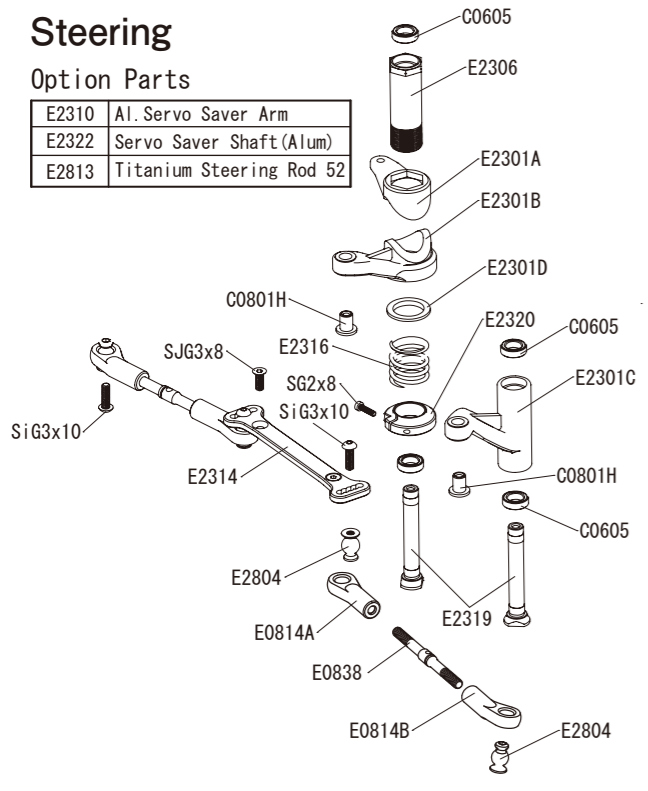

E2185	φ 2.4
E2138	φ 2.5
E0176	φ 2.6
E0168	φ 2.7
E0169	φ 2.8
E0170	φ 2.9
E0171	φ 3.0
E0172	φ 3.2

Rear Suspension

Option Parts

E0117	Titanium Rear Upper Arm
E0239	Wheel Hub (0)
E0241	Wide Offset Wheel Hub (+2mm)
E2178	Rear Link Plates (0)
E2180	Rear Lower Arm Plates CFRP (1.0mm)
E2181	Rear Lower Arm Plates CFRP (1.2mm)
E2183	Rear Lower Arms (LW)
E2219	Rear Universal Joint
E2270	Closed Wheel Nut
E2602	8x16x5 NMB Bearings (2pcs.)
E2602/1	8x16x5 NMB Bearings (10pcs.)

Center Bulkhead

E2027 MBX8R Exploded View

Steering

Option Parts

E2310	Al. Servo Saver Arm
E2322	Servo Saver Shaft (Alum)
E2813	Titanium Steering Rod 52

Chassis

Fuel Tank

Radio Tray

Linkage

Option Parts

B0552	Adj. Servo Horn Al. 23T
B0553	Adj. Servo Horn Al. 25T
E0808a	Titanium Turnbuckle Rods 35mm
E2815	Al. Servo Horn TH Set
E2817	P2 O-rings

Clutch

Option Parts

E2713	One-Piece Engine Mount
E2601	5x10x4 NMB Bearings (2pcs.)
E2601/1	5x10x4 NMB Bearings (10pcs.)

Clutch Spring

E2720	∅0.9
E2721	∅0.95
E2722	∅1.0

Wing

E1081B	Rear Wing (Black)
E1081W	Rear Wing (White)
E1081Y	Rear Wing (Yellow)

Option Parts

E2431	Rear Wing Mount Plate CFRP
-------	----------------------------