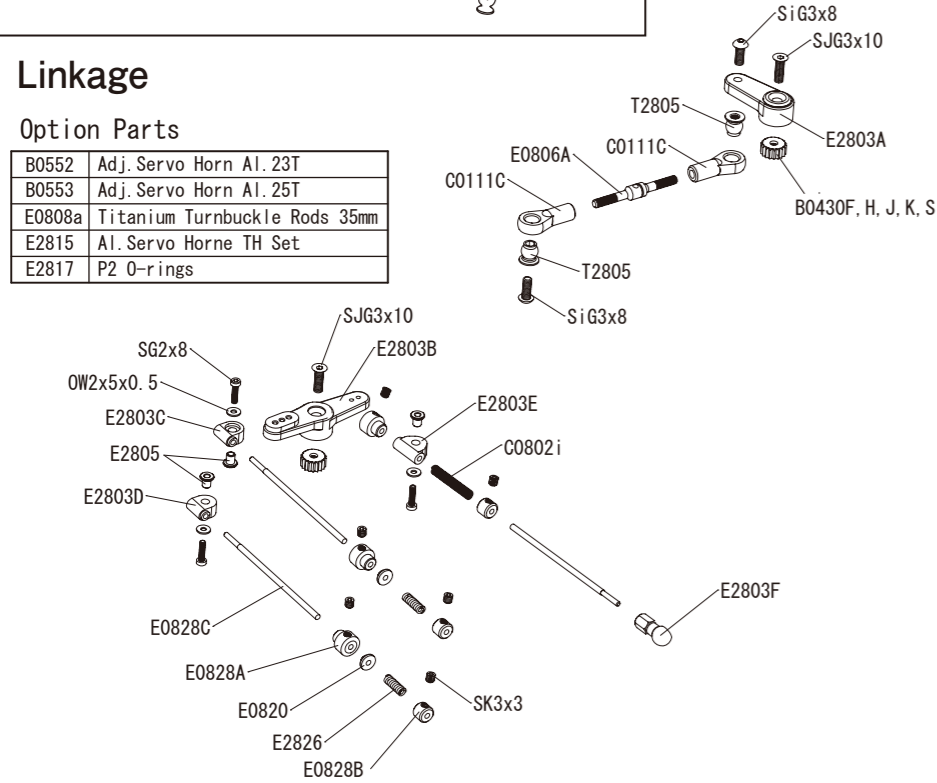

E2185	φ 2.4
E2138	φ 2.5
E0176	φ 2.6
E0168	φ 2.7
E0169	φ 2.8
E0170	φ 2.9
E0171	φ 3.0
E0172	φ 3.2

Rear Suspension

Option Parts

E0117	Titanium Rear Upper Arm
E0239	Wheel Hub (0)
E0241	Wide Offset Wheel Hub (+2mm)
E2178	Rear Link Plates (0)
E2180	Rear Lower Arm Plates CFRP (1.0mm)
E2181	Rear Lower Arm Plates CFRP (1.2mm)
E2183	Rear Lower Arms (LW)
E2219	Rear Universal Joint
E2270	Closed Wheel Nut
E2602	8x16x5 NMB Bearings (2pcs.)
E2602/1	8x16x5 NMB Bearings (10pcs.)

Center Bulkhead

E2027 MBX8R Exploded View

Steering

Option Parts

E2310	Al. Servo Saver Arm
E2322	Servo Saver Shaft (Alum)
E2813	Titanium Steering Rod 52

Chassis

Fuel Tank

Radio Tray

Linkage

Option Parts

B0552	Adj. Servo Horn Al. 23T
B0553	Adj. Servo Horn Al. 25T
E0808a	Titanium Turnbuckle Rods 35mm
E2815	Al. Servo Horn TH Set
E2817	P2 O-rings

Clutch

Option Parts

E2713	One-Piece Engine Mount
E2601	5x10x4 NMB Bearings (2pcs.)
E2601/1	5x10x4 NMB Bearings (10pcs.)

Clutch Spring

E2720	∅0.9
E2721	∅0.95
E2722	∅1.0

Wing

E1081B	Rear Wing (Black)
E1081W	Rear Wing (White)
E1081Y	Rear Wing (Yellow)

Option Parts

E2431	Rear Wing Mount Plate CFRP
-------	----------------------------