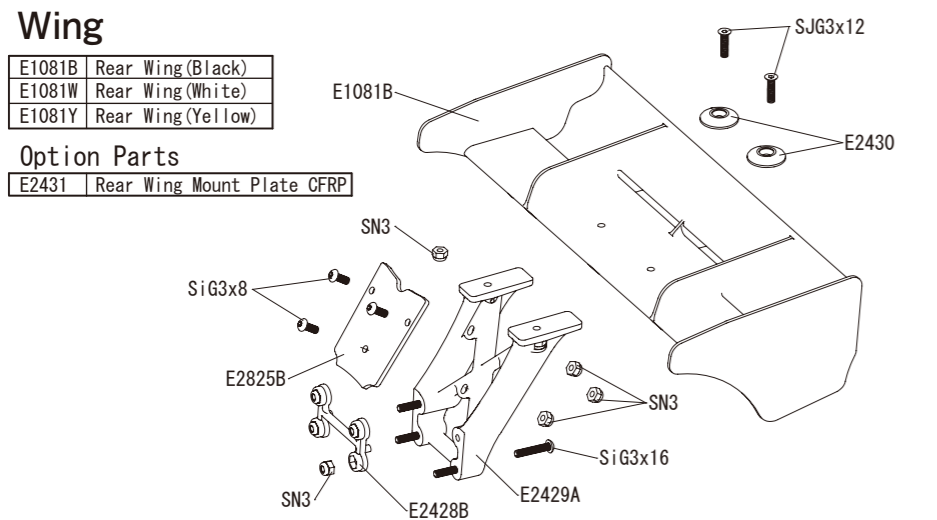

Linkage

Option Parts

B0552	Adj. Servo Horn Al. 23T
B0553	Adj. Servo Horn Al. 25T
E0808a	Titanium Turnbuckle Rods 35mm
E2815	Al. Servo Horn TH Set
E2817	P2 O-rings

Clutch

Option Parts

E2713	One-Piece Engine Mount
E2601	5x10x4 NMB Bearings (2pcs.)
E2601/1	5x10x4 NMB Bearings (10pcs.)

Clutch Spring

E2720	∅0.9
E2721	∅0.95
E2722	∅1.0

Wing

E1081B	Rear Wing (Black)
E1081W	Rear Wing (White)
E1081Y	Rear Wing (Yellow)

Option Parts

E2431	Rear Wing Mount Plate CFRP
-------	----------------------------