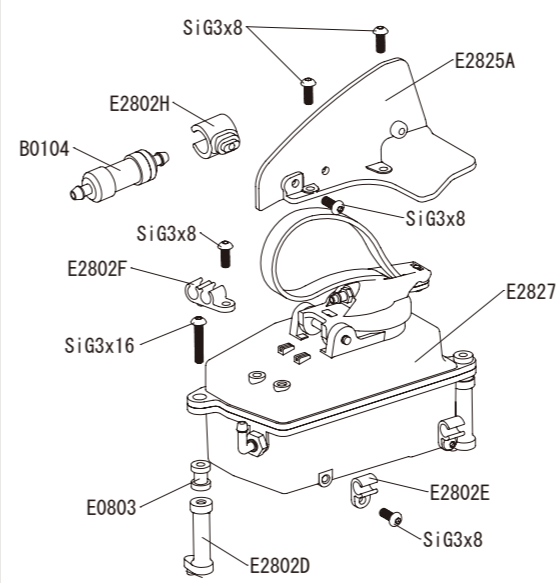

E2185	φ 2.4
E2138	φ 2.5
E0176	φ 2.6
E0168	φ 2.7
E0169	φ 2.8
E0170	φ 2.9
E0171	φ 3.0
E0172	φ 3.2

Rear Suspension

Option Parts

E0117	Titanium Rear Upper Arm
E0239	Wheel Hub (0)
E0241	Wide Offset Wheel Hub (+2mm)
E2178	Rear Link Plates (0)
E2180	Rear Lower Arm Plates CFRP (1.0mm)
E2181	Rear Lower Arm Plates CFRP (1.2mm)
E2183	Rear Lower Arms (LW)
E2219	Rear Universal Joint
E2270	Closed Wheel Nut
E2602	8x16x5 NMB Bearings (2pcs.)
E2602/1	8x16x5 NMB Bearings (10pcs.)

Center Bulkhead

E2027 MBX8R Exploded View

Steering

Option Parts

E2310	Al. Servo Saver Arm
E2322	Servo Saver Shaft (Alum)
E2813	Titanium Steering Rod 52

Chassis

Fuel Tank

Radio Tray

Linkage

Option Parts

B0552	Adj. Servo Horn Al. 23T
B0553	Adj. Servo Horn Al. 25T
E0808a	Titanium Turnbuckle Rods 35mm
E2815	Al. Servo Horn TH Set
E2817	P2 O-rings

Clutch

Option Parts

E2713	One-Piece Engine Mount
E2601	5x10x4 NMB Bearings (2pcs.)
E2601/1	5x10x4 NMB Bearings (10pcs.)

Clutch Spring

E2720	∅0.9
E2721	∅0.95
E2722	∅1.0

Wing

E1081B	Rear Wing (Black)
E1081W	Rear Wing (White)
E1081Y	Rear Wing (Yellow)

Option Parts

E2431	Rear Wing Mount Plate CFRP
-------	----------------------------