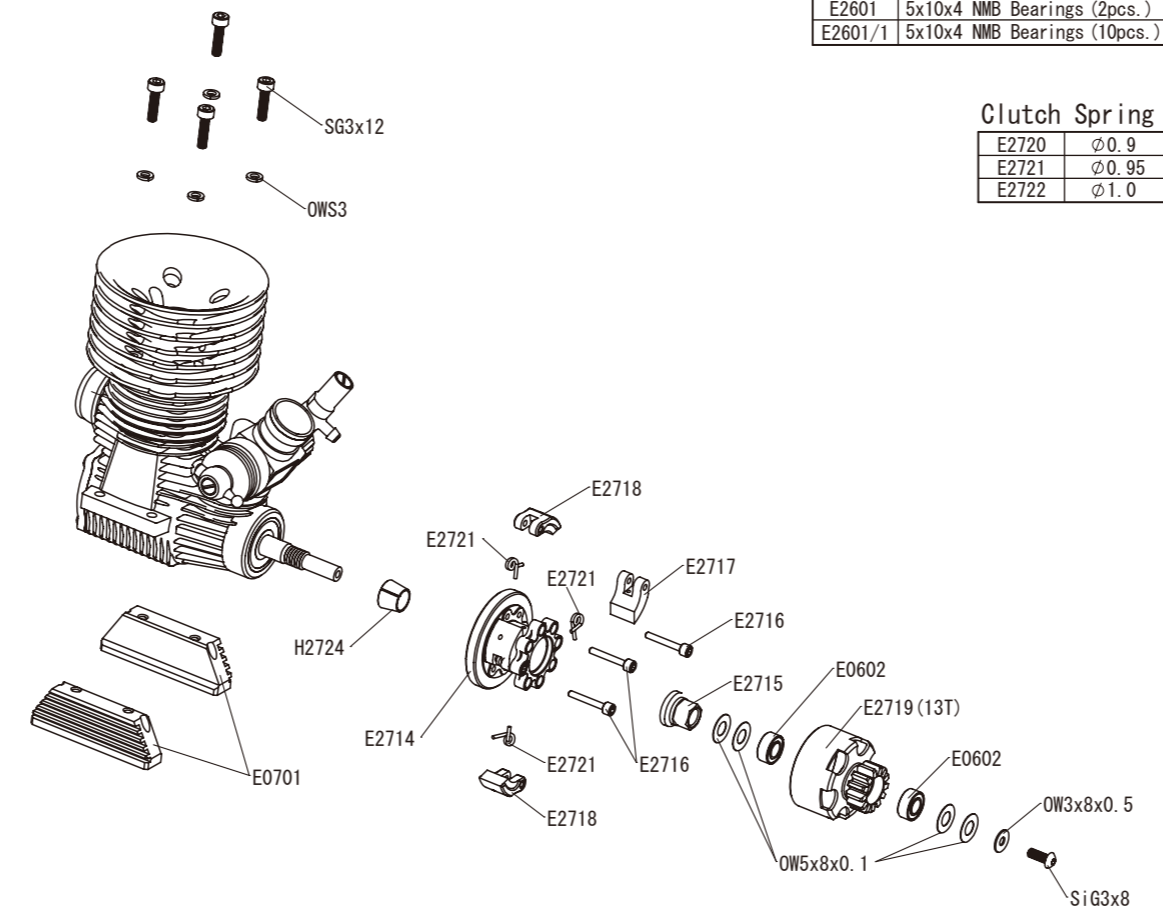

E2185	φ 2.4
E2138	φ 2.5
E0176	φ 2.6
E0168	φ 2.7
E0169	φ 2.8
E0170	φ 2.9
E0171	φ 3.0
E0172	φ 3.2

Rear Suspension

Option Parts

E0117	Titanium Rear Upper Arm
E0239	Wheel Hub (0)
E0241	Wide Offset Wheel Hub (+2mm)
E2178	Rear Link Plates (0)
E2180	Rear Lower Arm Plates CFRP (1.0mm)
E2181	Rear Lower Arm Plates CFRP (1.2mm)
E2183	Rear Lower Arms (LW)
E2219	Rear Universal Joint
E2270	Closed Wheel Nut
E2602	8x16x5 NMB Bearings (2pcs.)
E2602/1	8x16x5 NMB Bearings (10pcs.)

Center Bulkhead

E2027 MBX8R Exploded View

Steering

Option Parts

E2310	Al. Servo Saver Arm
E2322	Servo Saver Shaft (Alum)
E2813	Titanium Steering Rod 52

Chassis

Fuel Tank

Radio Tray

Linkage

Option Parts

B0552	Adj. Servo Horn Al. 23T
B0553	Adj. Servo Horn Al. 25T
E0808a	Titanium Turnbuckle Rods 35mm
E2815	Al. Servo Horn TH Set
E2817	P2 O-rings

Clutch

Option Parts

E2713	One-Piece Engine Mount
E2601	5x10x4 NMB Bearings (2pcs.)
E2601/1	5x10x4 NMB Bearings (10pcs.)

Clutch Spring

E2720	∅0.9
E2721	∅0.95
E2722	∅1.0

Wing

E1081B	Rear Wing (Black)
E1081W	Rear Wing (White)
E1081Y	Rear Wing (Yellow)

Option Parts

E2431	Rear Wing Mount Plate CFRP
-------	----------------------------