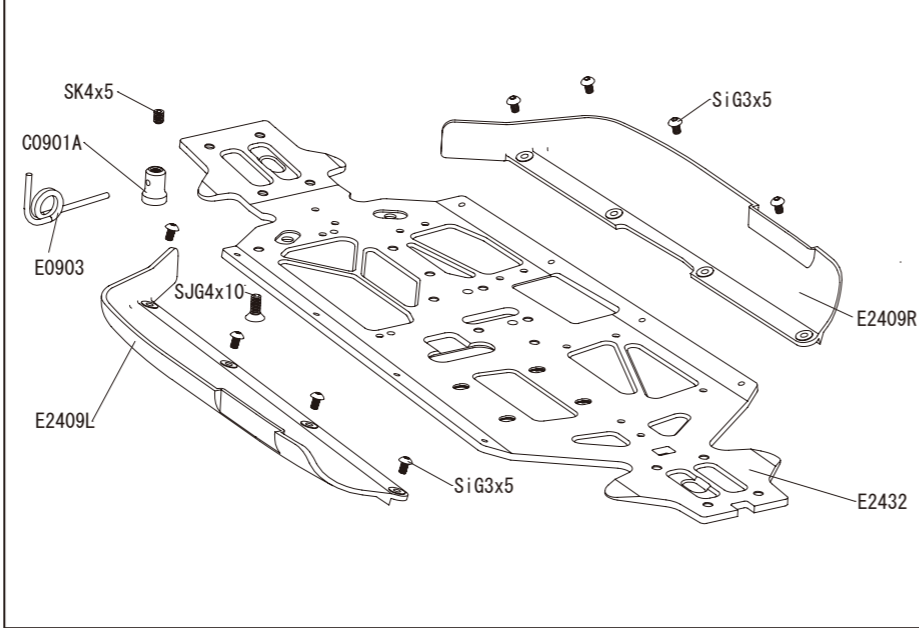

E2185	φ 2.4
E2138	φ 2.5
E0176	φ 2.6
E0168	φ 2.7
E0169	φ 2.8
E0170	φ 2.9
E0171	φ 3.0
E0172	φ 3.2

Rear Suspension

Option Parts

E0117	Titanium Rear Upper Arm
E0239	Wheel Hub (0)
E0241	Wide Offset Wheel Hub (+2mm)
E2178	Rear Link Plates (0)
E2180	Rear Lower Arm Plates CFRP (1.0mm)
E2181	Rear Lower Arm Plates CFRP (1.2mm)
E2183	Rear Lower Arms (LW)
E2219	Rear Universal Joint
E2270	Closed Wheel Nut
E2602	8x16x5 NMB Bearings (2pcs.)
E2602/1	8x16x5 NMB Bearings (10pcs.)

Center Bulkhead

E2027 MBX8R Exploded View

Steering

Option Parts

E2310	Al. Servo Saver Arm
E2322	Servo Saver Shaft (Alum)
E2813	Titanium Steering Rod 52

Chassis

Fuel Tank

Radio Tray

Linkage

Option Parts

B0552	Adj. Servo Horn Al. 23T
B0553	Adj. Servo Horn Al. 25T
E0808a	Titanium Turnbuckle Rods 35mm
E2815	Al. Servo Horn TH Set
E2817	P2 O-rings

Clutch

Option Parts

E2713	One-Piece Engine Mount
E2601	5x10x4 NMB Bearings (2pcs.)
E2601/1	5x10x4 NMB Bearings (10pcs.)