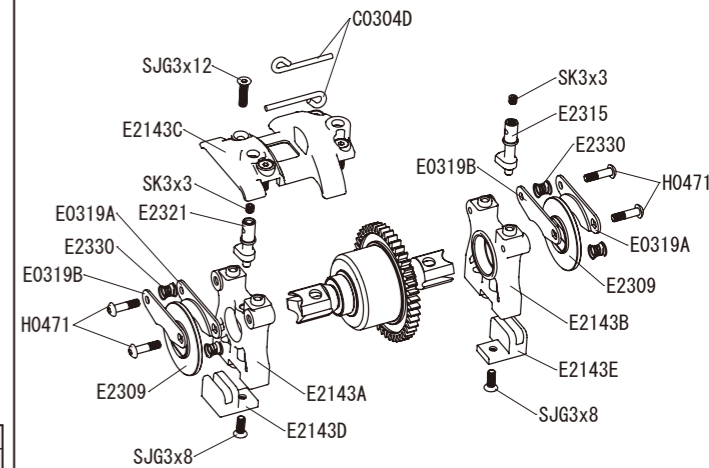

E2153	Front Uplight Arm (CFRP)
E2154	Front Lower Arm Plate CFRP (1.0mm)
E2155	Front Lower Arm Plate CFRP (1.2mm)
E2218	Front Universal Joint
E2270	Closed Wheel Nut
E2602	8x16x5 NMB Bearings (2pcs.)
E2602/1	8x16x5 NMB Bearings (10pcs.)

E2185	φ 2.4
E2138	φ 2.5
E0176	φ 2.6
E0168	φ 2.7
E0169	φ 2.8
E0170	φ 2.9
E0171	φ 3.0
E0172	φ 3.2

Rear Suspension

Option Parts

E0117	Titanium Rear Upper Arm
E0239	Wheel Hub (0)
E0241	Wide Offset Wheel Hub (+2mm)
E2178	Rear Link Plates (0)
E2180	Rear Lower Arm Plates CFRP (1.0mm)
E2181	Rear Lower Arm Plates CFRP (1.2mm)
E2183	Rear Lower Arms (LW)
E2219	Rear Universal Joint
E2270	Closed Wheel Nut
E2602	8x16x5 NMB Bearings (2pcs.)
E2602/1	8x16x5 NMB Bearings (10pcs.)

Center Bulkhead

E2027 MBX8R Exploded View

Steering

Option Parts

E2310	Al. Servo Saver Arm
E2322	Servo Saver Shaft (Alum)
E2813	Titanium Steering Rod 52

Chassis

Fuel Tank

Radio Tray

Linkage

Option Parts

B0552	Adj. Servo Horn Al. 23T
B0553	Adj. Servo Horn Al. 25T
E0808a	Titanium Turnbuckle Rods 35mm
E2815	Al. Servo Horn TH Set
E2817	P2 O-rings

Clutch

Option Parts

E2713	One-Piece Engine Mount
E2601	5x10x4 NMB Bearings (2pcs.)
E2601/1	5x10x4 NMB Bearings (10pcs.)