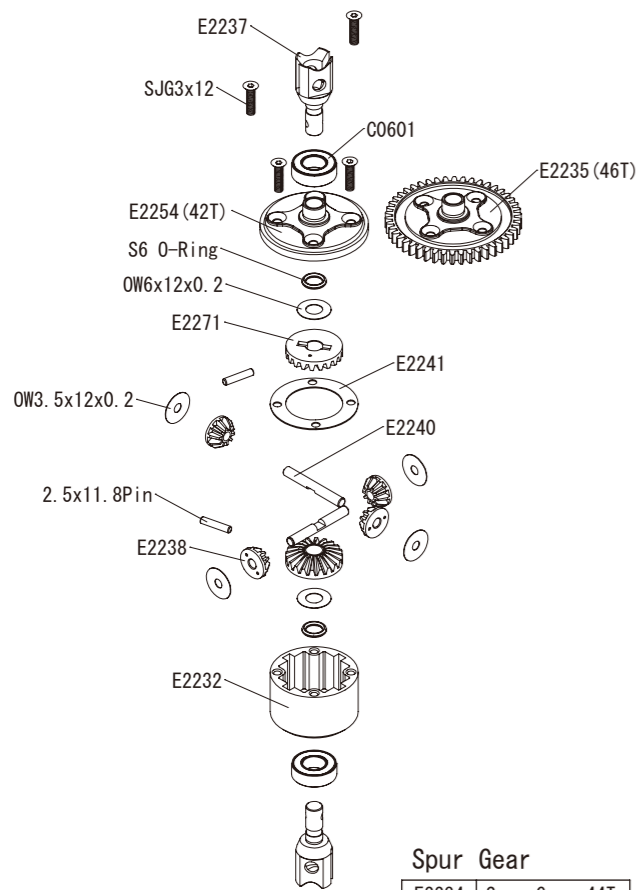

E2027 MBX8R Exploded View

Front/Rear/Center Gear Differential

Option Parts

E2255	Conical Gear (44T)
E2602	8x16x5 NMB Bearings (2pcs.)
E2602/1	8x16x5 NMB Bearings (10pcs.)

Spur Gear

E2234	Spur Gear 44T
E2267	Spur Gear 45T
E2235	Spur Gear 46T
E2250	Spur Gear 47T
E2236	Spur Gear 48T

Front Gearbox

Option Parts

E2228	Center Universal Joint F(78.5)
E2158	Front Upper Plate (CFRP)
E2253	Bevel Gear 13T
E2576	Front Shock Tower (CFRP)
E2603	6x13x5 NMB Bearings (2pcs.)
E2603/1	6x13x5 NMB Bearings (10pcs.)

Linkage

Option Parts

B0552	Adj. Servo Horn Al. 23T
B0553	Adj. Servo Horn Al. 25T
E0808a	Titanium Turnbuckle Rods 35mm
E2815	Al. Servo Horn TH Set
E2817	P2 O-rings

Clutch

Option Parts

E2713	One-Piece Engine Mount
E2601	5x10x4 NMB Bearings (2pcs.)
E2601/1	5x10x4 NMB Bearings (10pcs.)

Rear Spring

E0561	∅1.6 L86/11.25T
E0562	∅1.6 L86/11.0T
E0563	∅1.6 L86/10.75T
E0554	∅1.6 L86/10.5T
E0555	∅1.6 L86/10.25T
E0556	∅1.6 L86/10.0T
E0568	∅1.6 L86/9.75T
E0569	∅1.6 L86/9.5T
E0575	∅1.5 L86/8.5T
E0576	∅1.5 L86/8.25T
E0577	∅1.5 L86/8.0T
E0578	∅1.5 L86/7.75T
E0582	∅1.5 L86/7.5T