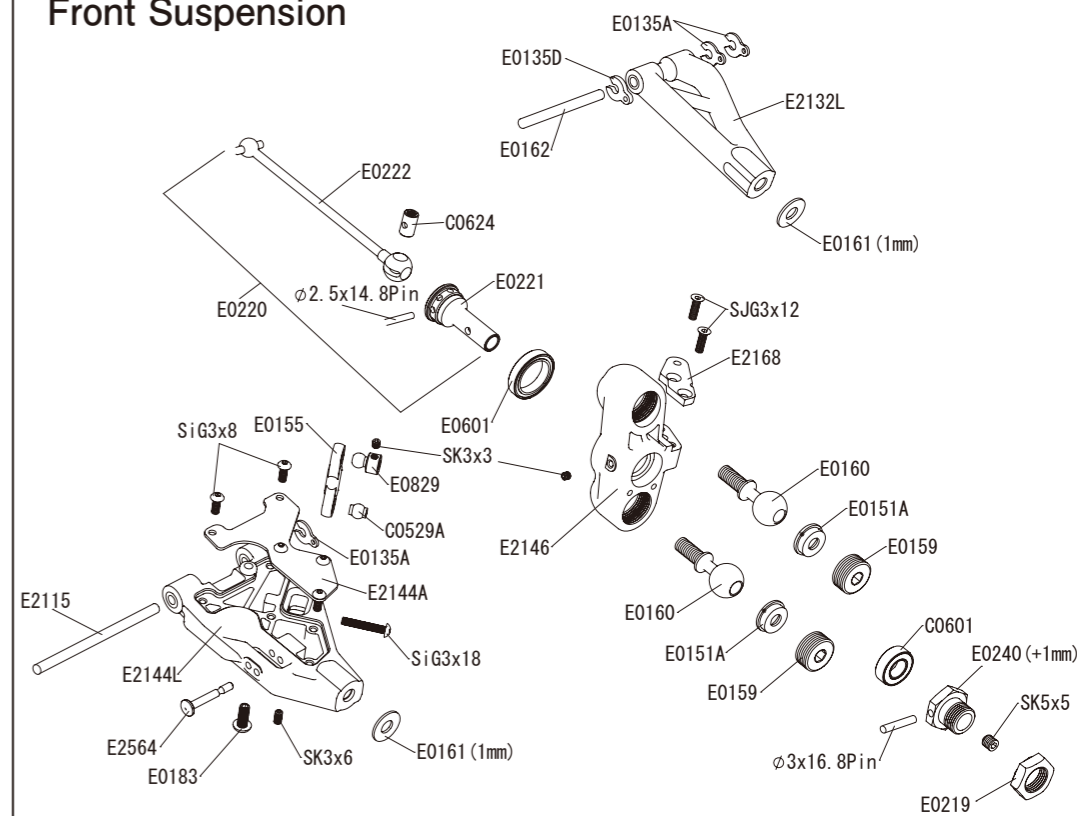

Front Gearbox

Option Parts

E2228	Center Universal Joint F(78.5)
E2158	Front Upper Plate (CFRP)
E2253	Bevel Gear 13T
E2576	Front Shock Tower (CFRP)
E2603	6x13x5 NMB Bearings (2pcs.)
E2603/1	6x13x5 NMB Bearings (10pcs.)

Front Anti-roll Bar

E2184	φ 2.0
E0175	φ 2.1
E0163	φ 2.2
E0164	φ 2.3
E0165	φ 2.4
E0166	φ 2.5
E0167	φ 2.6
E2136	φ 2.7
E2137	φ 2.8

Front Suspension

Option Parts

E2029	Wheel Hub
E0241	Wide Offset Wheel Hub (+2mm)
E0242	Al.F/R Axle Shaft
E2103-B	Front Lower Arms (LW)
E2123	Kingpin Ball (Steel)
E2124	Adjust Nut (Steel)
E2139	Front Track Wide Adj. Spacer (0.5mm)
E2147	Front Uplight (1.5)

E2153	Front Uplight Arm (CFRP)
E2154	Front Lower Arm Plate CFRP (1.0mm)
E2155	Front Lower Arm Plate CFRP (1.2mm)
E2218	Front Universal Joint
E2270	Closed Wheel Nut
E2602	8x16x5 NMB Bearings (2pcs.)
E2602/1	8x16x5 NMB Bearings (10pcs.)

Linkage

Option Parts

B0552	Adj. Servo Horn Al. 23T
B0553	Adj. Servo Horn Al. 25T
E0808a	Titanium Turnbuckle Rods 35mm
E2815	Al. Servo Horn TH Set
E2817	P2 O-rings

Clutch

Option Parts

E2713	One-Piece Engine Mount
E2601	5x10x4 NMB Bearings (2pcs.)
E2601/1	5x10x4 NMB Bearings (10pcs.)