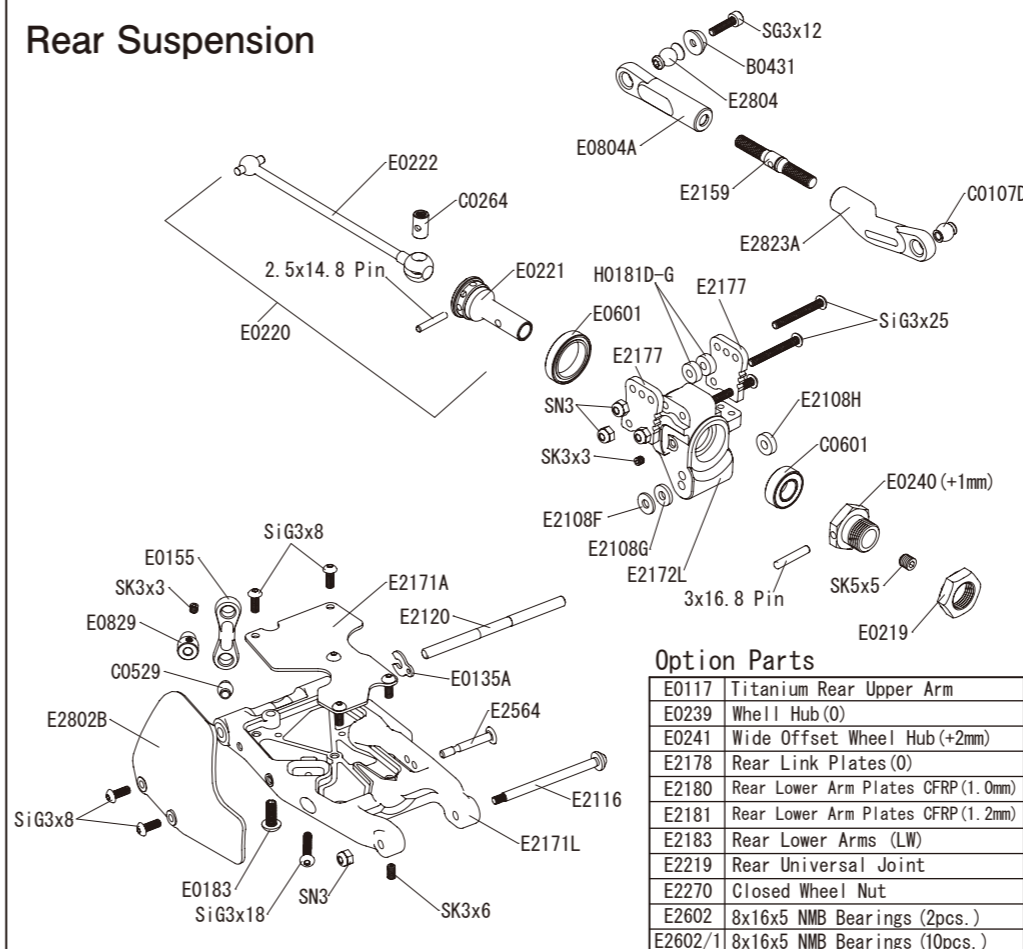

E2153	Front Uplight Arm (CFRP)
E2154	Front Lower Arm Plate CFRP (1.0mm)
E2155	Front Lower Arm Plate CFRP (1.2mm)
E2218	Front Universal Joint
E2270	Closed Wheel Nut
E2602	8x16x5 NMB Bearings (2pcs.)
E2602/1	8x16x5 NMB Bearings (10pcs.)

Rear Gearbox

Option Parts

E2229	Center Universal Joint R(110)
E2566-B	Rear Damper Stay (CFRP)
E2253	Bevel Gear 13T
E2603	6x13x5 NMB Bearings (2pcs.)
E2603/1	6x13x5 NMB Bearings (10pcs.)

Rear Anti-roll Bar

E2185	φ 2.4
E2138	φ 2.5
E0176	φ 2.6
E0168	φ 2.7
E0169	φ 2.8
E0170	φ 2.9
E0171	φ 3.0
E0172	φ 3.2

Rear Suspension

Option Parts

E0117	Titanium Rear Upper Arm
E0239	Wheel Hub (0)
E0241	Wide Offset Wheel Hub (+2mm)
E2178	Rear Link Plates (0)
E2180	Rear Lower Arm Plates CFRP (1.0mm)
E2181	Rear Lower Arm Plates CFRP (1.2mm)
E2183	Rear Lower Arms (LW)
E2219	Rear Universal Joint
E2270	Closed Wheel Nut
E2602	8x16x5 NMB Bearings (2pcs.)
E2602/1	8x16x5 NMB Bearings (10pcs.)

Linkage

Option Parts

B0552	Adj. Servo Horn Al. 23T
B0553	Adj. Servo Horn Al. 25T
E0808a	Titanium Turnbuckle Rods 35mm
E2815	Al. Servo Horn TH Set
E2817	P2 O-rings

Clutch

Option Parts

E2713	One-Piece Engine Mount
E2601	5x10x4 NMB Bearings (2pcs.)
E2601/1	5x10x4 NMB Bearings (10pcs.)