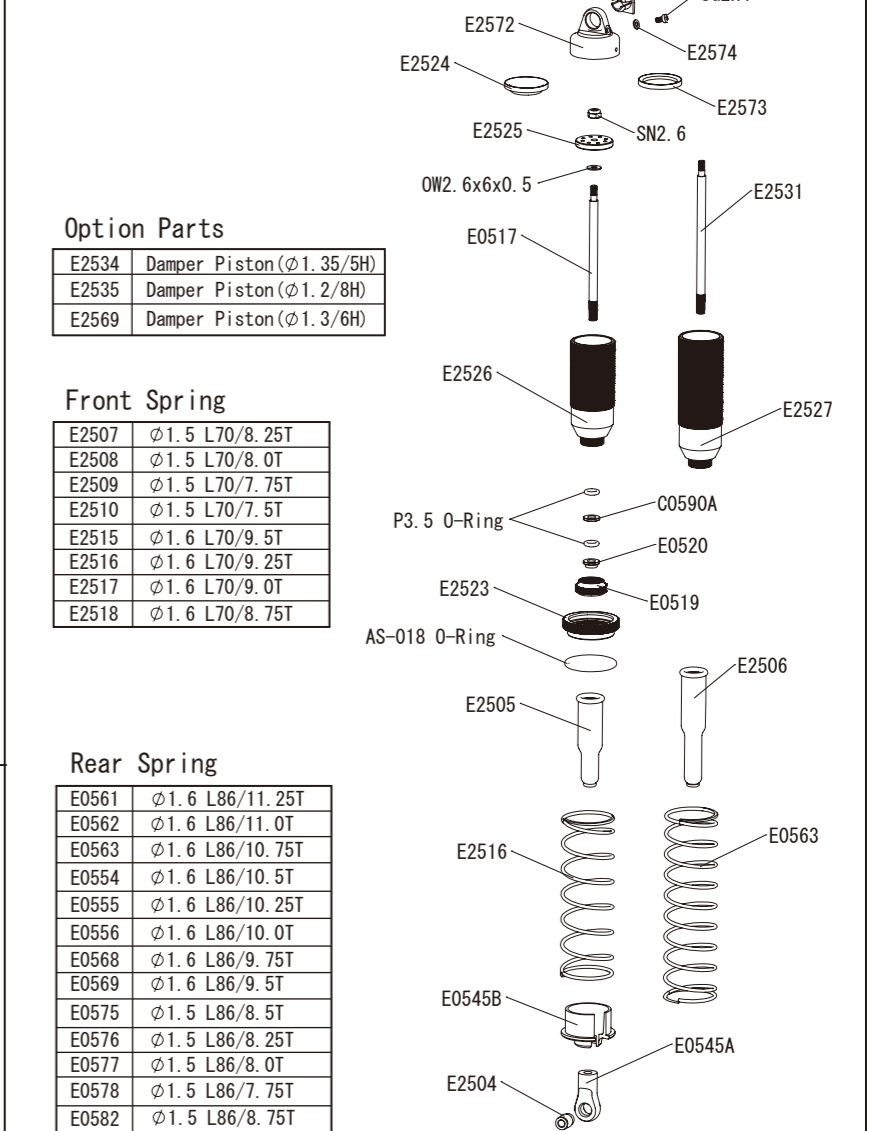

Front/Rear Shock

Option Parts

E2534	Damper Piston (∅1.35/5H)
E2535	Damper Piston (∅1.2/8H)
E2569	Damper Piston (∅1.3/6H)

Front Spring

E2507	∅1.5 L70/8.25T
E2508	∅1.5 L70/8.0T
E2509	∅1.5 L70/7.75T
E2510	∅1.5 L70/7.5T
E2515	∅1.6 L70/9.5T
E2516	∅1.6 L70/9.25T
E2517	∅1.6 L70/9.0T
E2518	∅1.6 L70/8.75T

Rear Spring

E0561	∅1.6 L86/11.25T
E0562	∅1.6 L86/11.0T
E0563	∅1.6 L86/10.75T
E0554	∅1.6 L86/10.5T
E0555	∅1.6 L86/10.25T
E0556	∅1.6 L86/10.0T
E0568	∅1.6 L86/9.75T
E0569	∅1.6 L86/9.5T
E0575	∅1.5 L86/8.5T
E0576	∅1.5 L86/8.25T
E0577	∅1.5 L86/8.0T
E0578	∅1.5 L86/7.75T
E0582	∅1.5 L86/7.5T