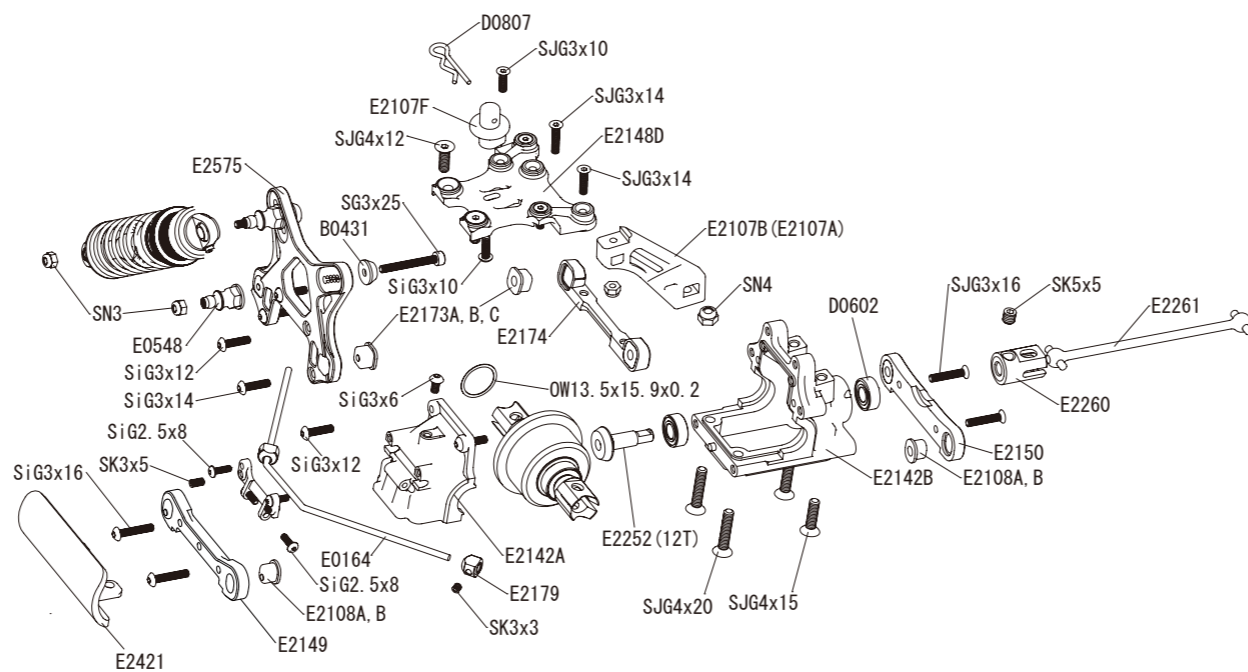

Front Gearbox

Option Parts

E2228	Center Universal Joint F(78.5)
E2158	Front Upper Plate (CFRP)
E2253	Bevel Gear 13T
E2576	Front Shock Tower (CFRP)
E2603	6x13x5 NMB Bearings (2pcs.)
E2603/1	6x13x5 NMB Bearings (10pcs.)

Front Anti-roll Bar

E2184	φ 2.0
E0175	φ 2.1
E0163	φ 2.2
E0164	φ 2.3
E0165	φ 2.4
E0166	φ 2.5
E0167	φ 2.6
E2136	φ 2.7
E2137	φ 2.8

Front Suspension

Option Parts

E2029	Wheel Hub
E0241	Wide Offset Wheel Hub (+2mm)
E0242	Al.F/R Axle Shaft
E2103-B	Front Lower Arms (LW)
E2123	Kingpin Ball (Steel)
E2124	Adjust Nut (Steel)
E2139	Front Track Wide Adj. Spacer (0.5mm)
E2147	Front Uplight (1.5)

Linkage

Option Parts

B0552	Adj. Servo Horn Al. 23T
B0553	Adj. Servo Horn Al. 25T
E0808a	Titanium Turnbuckle Rods 35mm
E2815	Al. Servo Horn TH Set
E2817	P2 O-rings

Clutch

Option Parts

E2713	One-Piece Engine Mount
E2601	5x10x4 NMB Bearings (2pcs.)
E2601/1	5x10x4 NMB Bearings (10pcs.)

Rear Spring

E0561	∅1.6 L86/11.25T
E0562	∅1.6 L86/11.0T
E0563	∅1.6 L86/10.75T
E0554	∅1.6 L86/10.5T
E0555	∅1.6 L86/10.25T
E0556	∅1.6 L86/10.0T
E0568	∅1.6 L86/9.75T
E0569	∅1.6 L86/9.5T
E0575	∅1.5 L86/8.5T
E0576	∅1.5 L86/8.25T
E0577	∅1.5 L86/8.0T
E0578	∅1.5 L86/7.75T
E0582	∅1.5 L86/7.5T