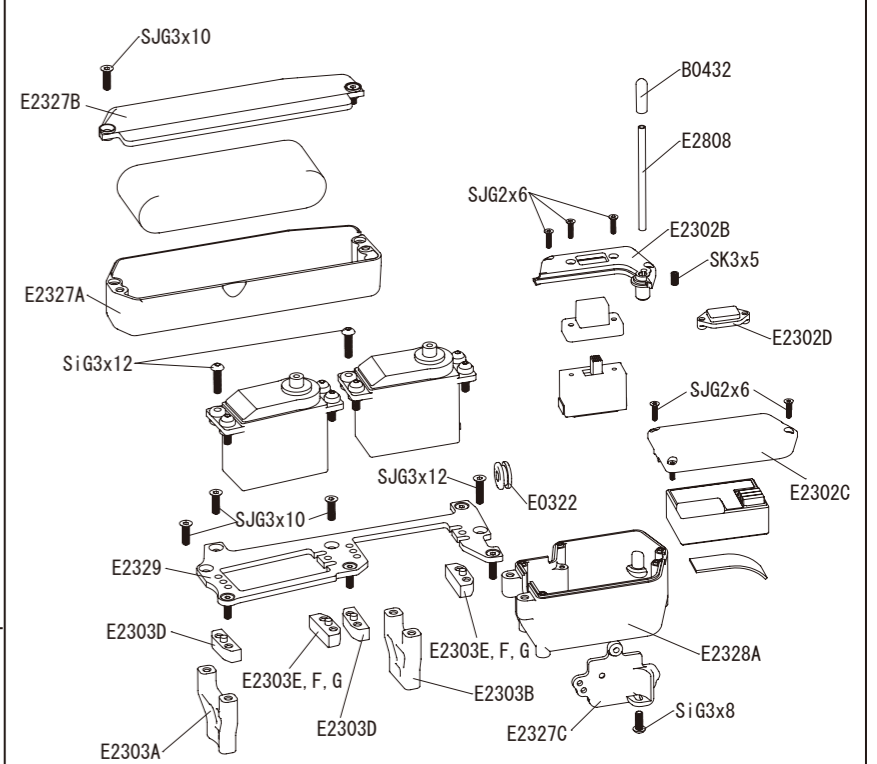

E2185	φ 2.4
E2138	φ 2.5
E0176	φ 2.6
E0168	φ 2.7
E0169	φ 2.8
E0170	φ 2.9
E0171	φ 3.0
E0172	φ 3.2

Rear Suspension

Option Parts

E0117	Titanium Rear Upper Arm
E0239	Wheel Hub (0)
E0241	Wide Offset Wheel Hub (+2mm)
E2178	Rear Link Plates (0)
E2180	Rear Lower Arm Plates CFRP (1.0mm)
E2181	Rear Lower Arm Plates CFRP (1.2mm)
E2183	Rear Lower Arms (LW)
E2219	Rear Universal Joint
E2270	Closed Wheel Nut
E2602	8x16x5 NMB Bearings (2pcs.)
E2602/1	8x16x5 NMB Bearings (10pcs.)

Center Bulkhead

E2027 MBX8R Exploded View

Steering

Option Parts

E2310	Al. Servo Saver Arm
E2322	Servo Saver Shaft (Alum)
E2813	Titanium Steering Rod 52

Chassis

Fuel Tank

Radio Tray

Linkage

Option Parts

B0552	Adj. Servo Horn Al. 23T
B0553	Adj. Servo Horn Al. 25T
E0808a	Titanium Turnbuckle Rods 35mm
E2815	Al. Servo Horn TH Set
E2817	P2 O-rings

Clutch

Option Parts

E2713	One-Piece Engine Mount
E2601	5x10x4 NMB Bearings (2pcs.)
E2601/1	5x10x4 NMB Bearings (10pcs.)